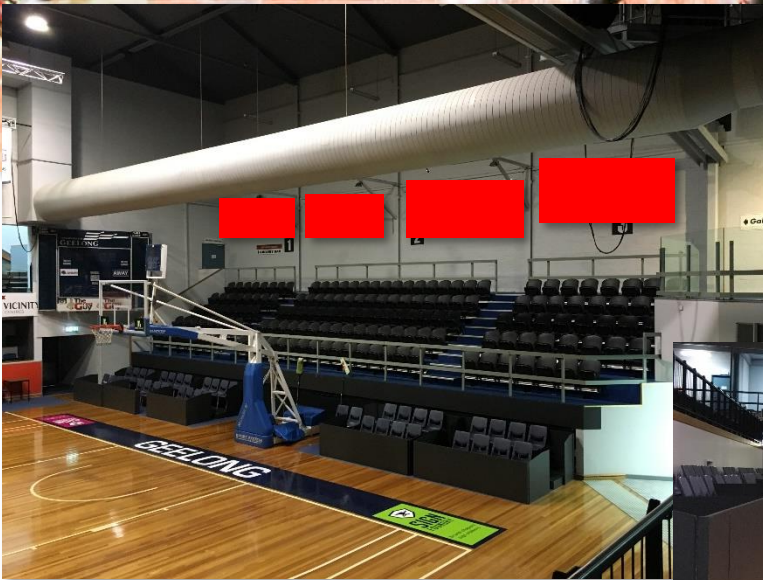

The Geelong Arena is home to the McDonald's Geelong Supercats, the Arena holds 1600 spectators and showcases electrifying basketball action. A significant signage opportunity exists with these locations with the end zones having a key visual area with the proximity of the backboards.

The show court end signage is
4500mm x 1200mm

Only 7 spots available

Cost: \$2,000 + GST p.a.

(Excludes production and installation costs)

Contact Aaron Lothian on 5277 1388

or

aaron@basketballgeelong.com.au